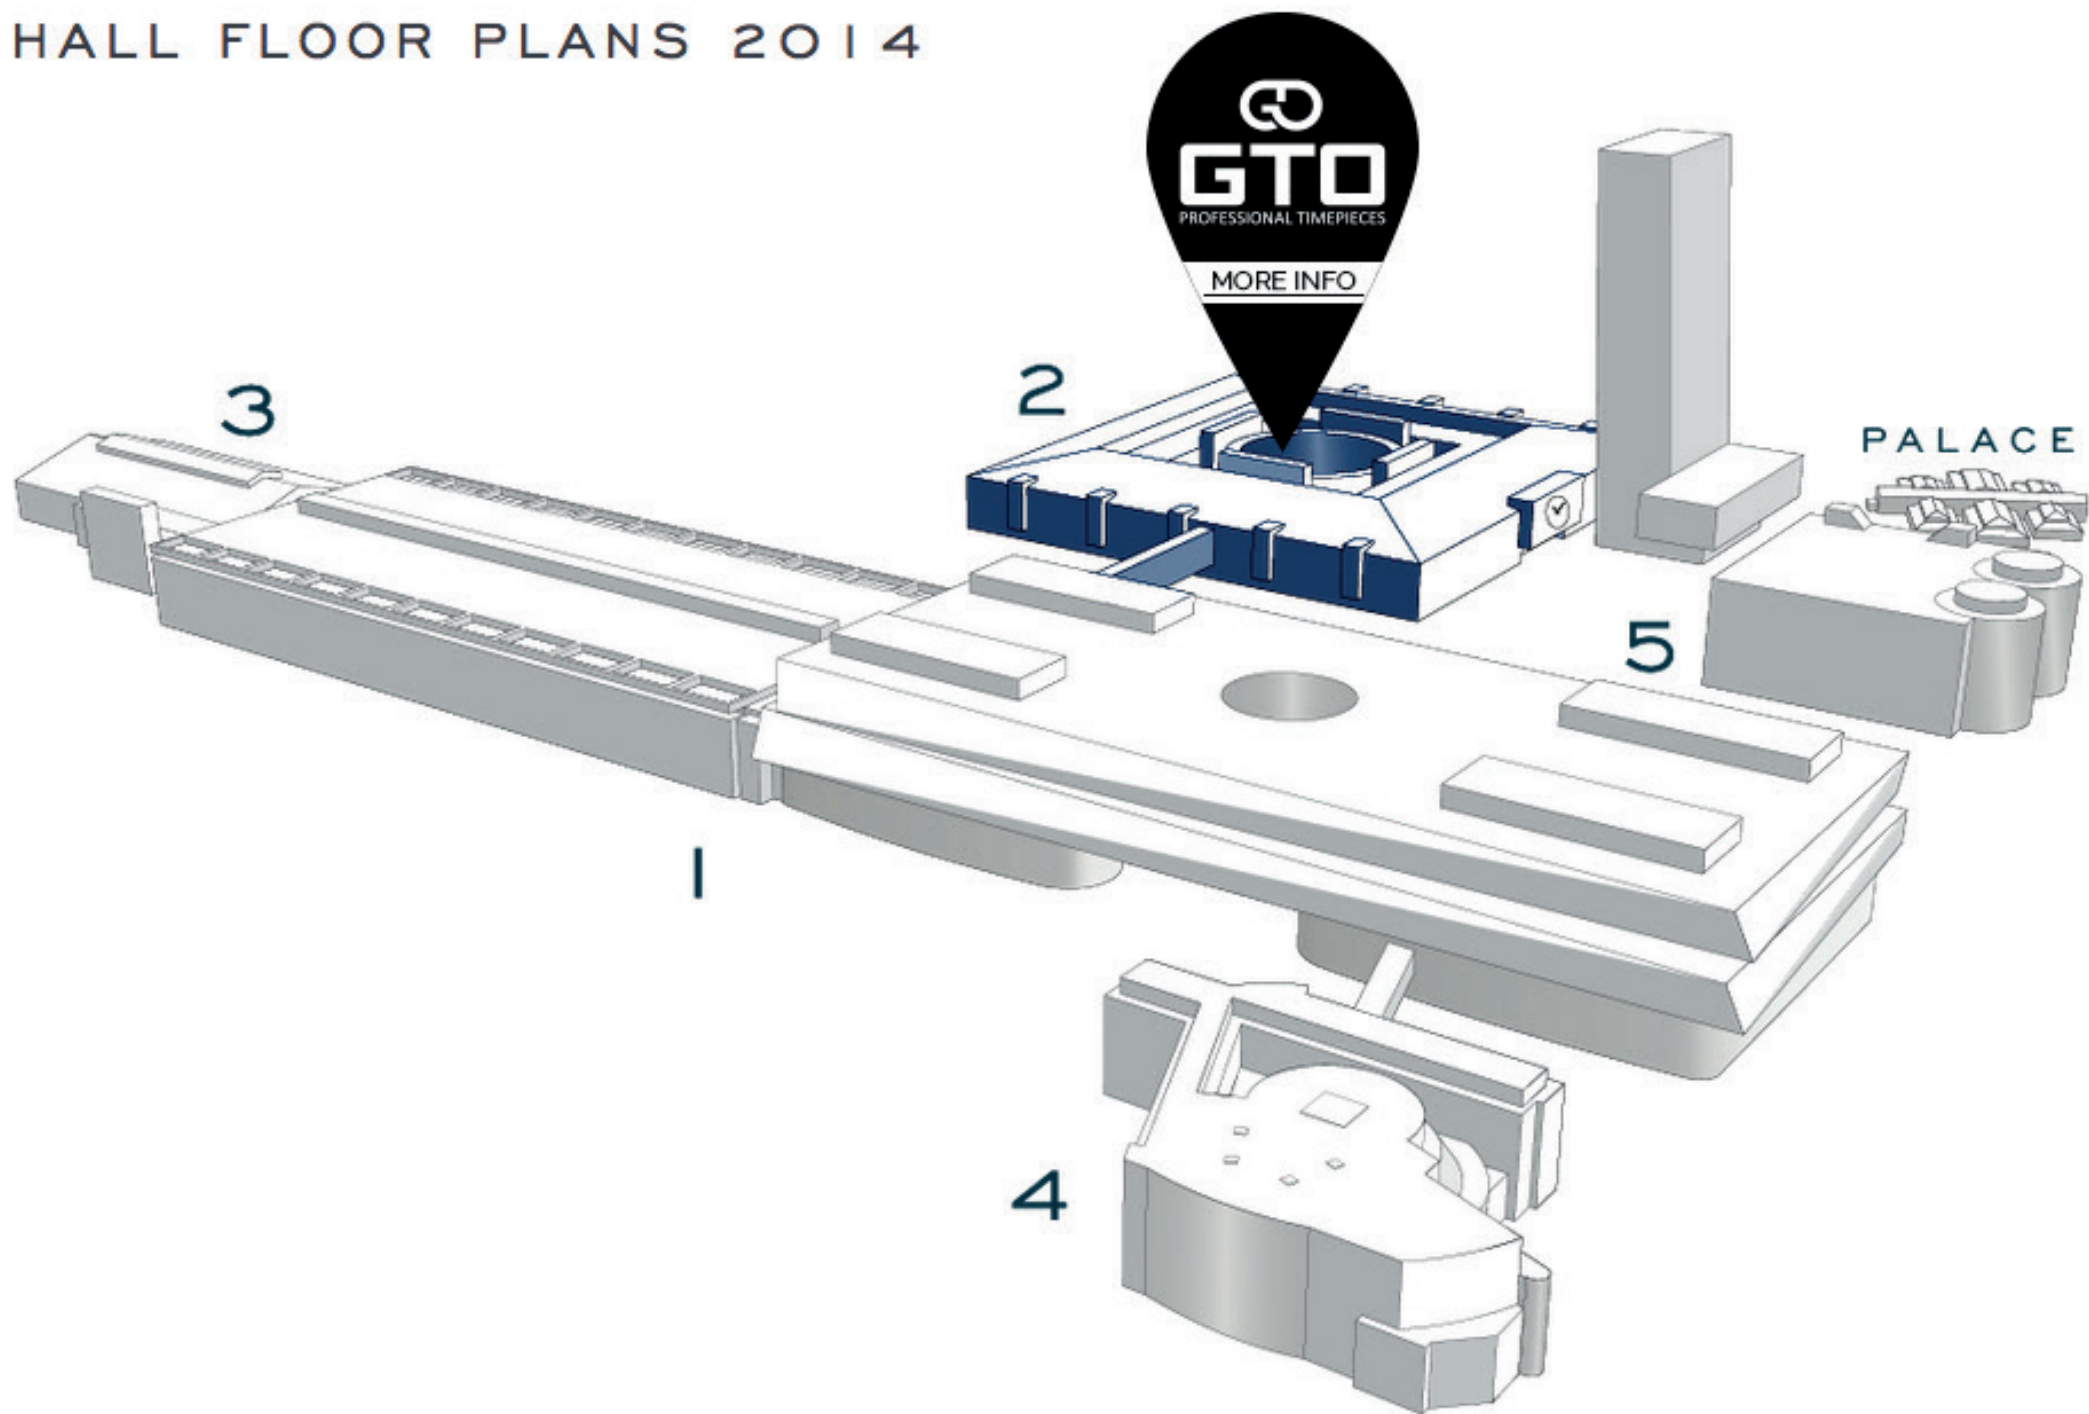

HALL FLOOR PLANS 2014

PASSAGE
HALL 1

HALL 2.2

D40 DEVON	E42 IP PROBUDGET	F49 GTO PROFESSIONAL TIMEPIECES	G41 AARON BASHA STURINO
D41 FERRARI	E43 TALFER	F48 MATTIOLI	H41 MATTIOLI
D42 SCADOLA TIMEPIECES	E44 AGRAUATRIC	G42 FILA AGRAUATRIC	H42 GIOVANNI FERRARIS
E45 CORONATCH AGRAUATRIC	F47 Agresti	F48 Hilchi Belloni	
E46 CORONATCH AGRAUATRIC	F49 HEMESS TIMEPIECES		